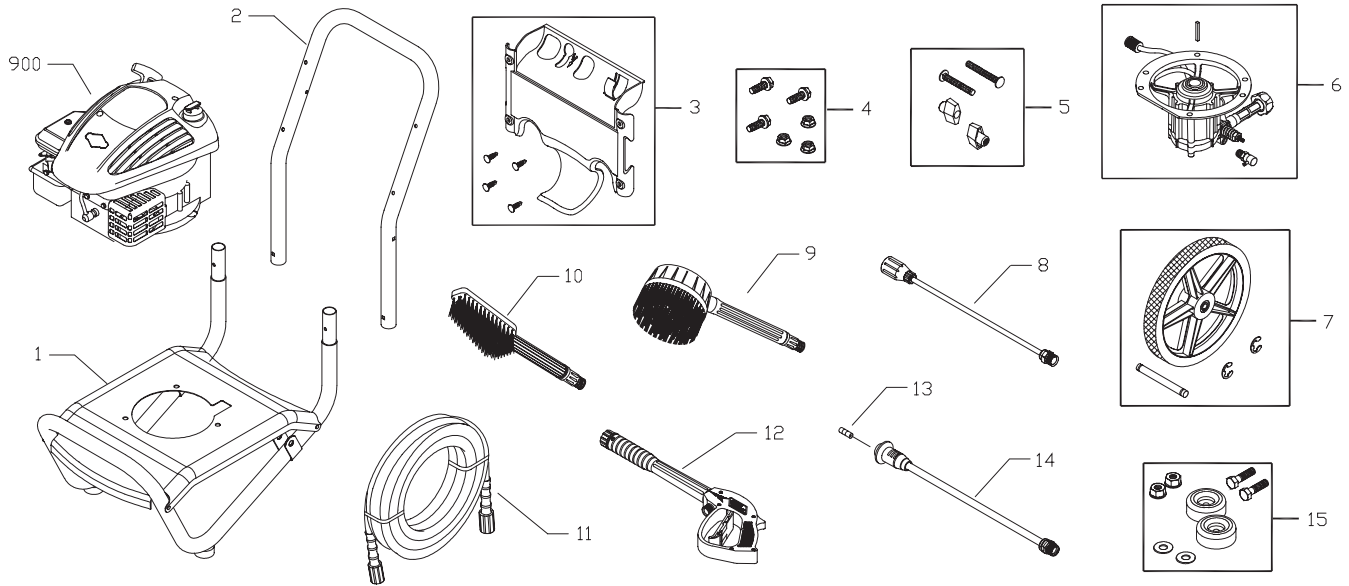

Exploded View and Parts list — Main Unit

Item	Part #	Description
1	201769GS	ASSY, Base
2	B199110GS	HANDLE
3	202169GS	KIT, Billboard w/Decals & Clips
	195964GS	Clips, Tree
4	192525GS	KIT, Pump Mounting Hardware
5	B2203GS	KIT, Handle Connector
6	200200GS	ASSY, Pump
	23139GS	Key
	194298GS	Valve, Thermal Relief
7	196439GS	KIT, Wheel
	195454GS	Axle
	192050GS	E-Ring
8	B2335GS	WAND, Turbo
9	196535GS	BRUSH, Rotating
10	196534GS	BRUSH, Utility
11	196006GS	HOSE
12	193482GS	GUN
13	B1236CGS	ORFICE
14	198974GS	ASSY, Wand
15	192310GS	KIT, Vibration Mount
900	§	ENGINE

Items Not Illustrated

203781GS	MANUAL, Operator's
194256GS	KIT, Hang Tag, Warning
275034	DECAL, Warning
790984	ASSY, Shroud/Label
201948GS	DECAL, Shroud
BB3061BGS	OIL BOTTLE
87815GS	GOGGLES

Optional Accessories

Exploded View and Parts List — Pump

Item	Part #	Description
3	200274GS	PLUG, Elastic
7	190578GS	PIN
A	200298GS	KIT, CHECK VALVES
B	200278GS	KIT, WATER INLET
C	200279GS	KIT, CHEMICAL INJECTION
D	200280GS	KIT, HIGH PRESSURE SEALS
E	200281GS	KIT, CHEM INJECT VENTURI
F	200282GS	KIT, PUMP HEAD, ALUM
G	200283GS	KIT, BY-PASS
H	189971GS	KIT, CHEMICAL HOSE

Optional Accessories	
B2384GS	FILTER, Inlet
186452GS	FILTER, Inlet, Bag of 10
6048	KIT, O-Ring Maintenance
6039	PUMP SAVER

NOTE: Item letters A - H are service kits and include all parts shown within the box.