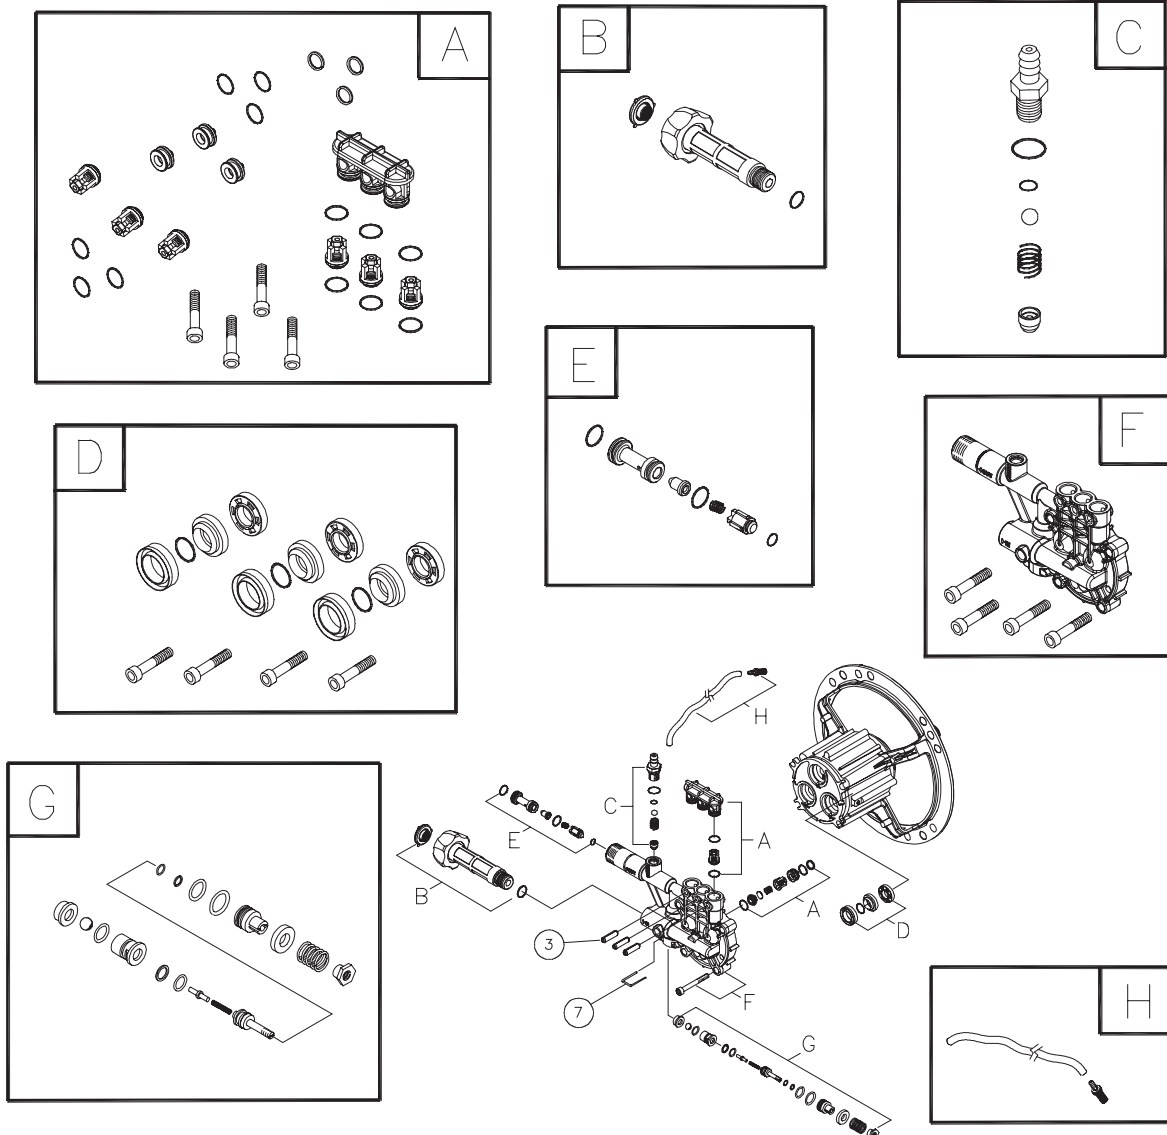

Exploded View and Parts list — Main Unit

Item	Part #	Description
1	201769GS	ASSY, Base
2	B199110GS	HANDLE
3	202169GS	KIT, Billboard w/Decals & Clips
	195964GS	Clips, Tree
4	192525GS	KIT, Pump Mounting Hardware
5	B2203GS	KIT, Handle Connector
6	200200GS	ASSY, Pump
	23139GS	Key
	194298GS	Valve, Thermal Relief
7	196439GS	KIT, Wheel
	195454GS	Axle
	192050GS	E-Ring
8	B2335GS	WAND, Turbo
9	196535GS	BRUSH, Rotating
10	196534GS	BRUSH, Utility
11	196006GS	HOSE
12	193482GS	GUN
13	B1236CGS	ORFICE
14	198974GS	ASSY, Wand
15	192310GS	KIT, Vibration Mount
900	§	ENGINE

Items Not Illustrated

203781GS	MANUAL, Operator's
194256GS	KIT, Hang Tag, Warning
275034	DECAL, Warning
790984	ASSY, Shroud/Label
201948GS	DECAL, Shroud
BB3061BGS	OIL BOTTLE
87815GS	GOGGLES

Optional Accessories

Exploded View and Parts List — Pump

Item	Part #	Description
3	200274GS	PLUG, Elastic
7	190578GS	PIN
A	200298GS	KIT, CHECK VALVES
B	200278GS	KIT, WATER INLET
C	200279GS	KIT, CHEMICAL INJECTION
D	200280GS	KIT, HIGH PRESSURE SEALS
E	200281GS	KIT, CHEM INJECT VENTURI
F	200282GS	KIT, PUMP HEAD, ALUM
G	200283GS	KIT, BY-PASS
H	189971GS	KIT, CHEMICAL HOSE

Optional Accessories	
B2384GS	FILTER, Inlet
186452GS	FILTER, Inlet, Bag of 10
6048	KIT, O-Ring Maintenance
6039	PUMP SAVER

NOTE: Item letters A - H are service kits and include all parts shown within the box.